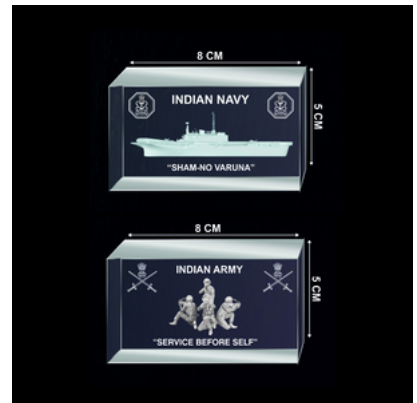

CRYSTAL CUBE

Sizes and colours
Model No. 000010

899.00