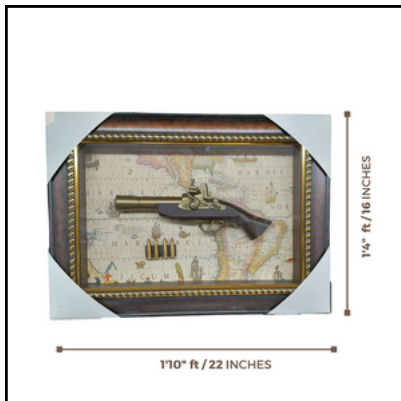

GUN WALL FRAME 22X16 NVA

Sizes and colours
Model No. 005819

1599.00