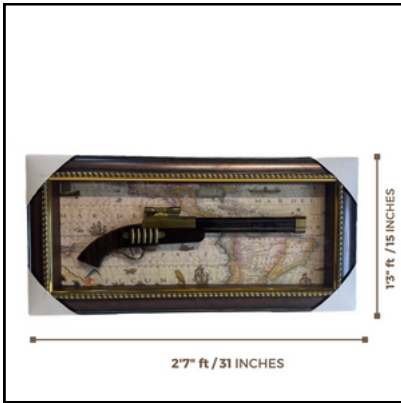

GUN WALL FRAME 31X15 EGP

Sizes and colours
Model No. 005820

2899.00