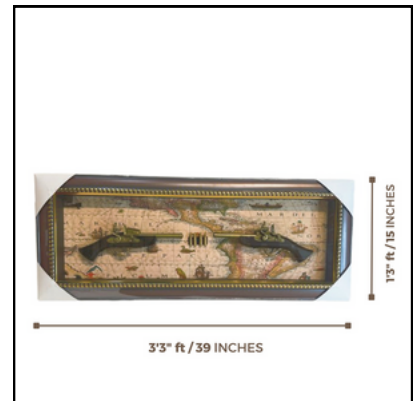

GUN WALL FRAME 39X15 BZL

Various sizes and colours
Model No. 005822

2999.00