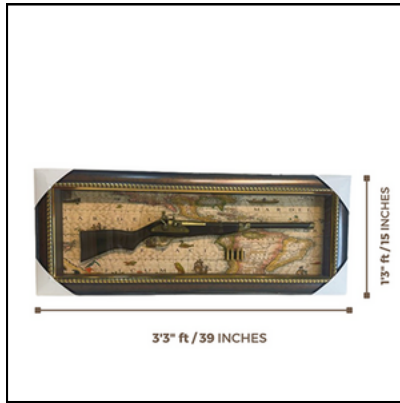

FRIDGE MAGNET ACRYLIC

Sizes and colours
Model No. 000502

199.00

GUN WALL FRAME 22X16 NVA

Sizes and colours
Model No. 005819

1599.00

GUN WALL FRAME 31X17 MXO

Sizes and colours
Model No. 005821

2999.00

GUN WALL FRAME 39X15 BZL

Various sizes and colours
Model No. 005822

2999.00

GUN WALL FRAME 31X15 EGP

Sizes and colours
Model No. 005820

2899.00

GUN WALL FRAME 39X15 MVL